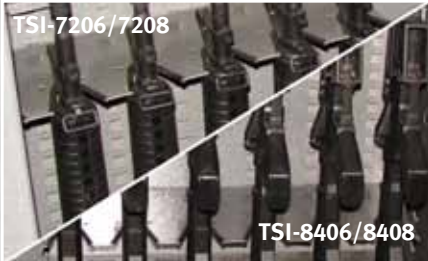

BARREL & STOCK BRACKETS

1-Capacity Barrel Bracket

TSI-7201

6 & 8-Capacity Stock & Barrel Bracket

TSI-7206/7208

1-Capacity Double Wide & Extra-Wide Stock/Barrel Bracket

TSI-7204

TSI-7221

M2 .50 Cal Retainer Bracket

TSI-3401

MK19 Retainer Bracket

TSI-3402

1-Capacity Vertical Bracket – 60mm, 81mm, 120mm Mortars, AT4, Javelin, Gustav

TSI-3341

1, 6 & 8-Capacity Obround Seismic Barrel Bracket

TSI-7381/7386/7388