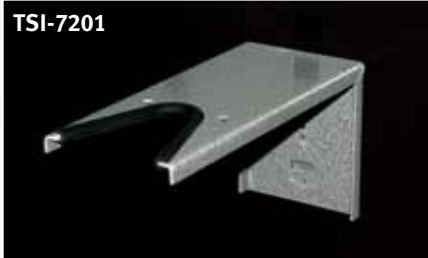

BARREL & STOCK BRACKETS

1-Capacity Barrel Bracket

TSI-7201

6 & 8-Capacity Stock & Barrel Bracket

TSI-7206/7208

1-Capacity Double Wide & Extra-Wide Stock/Barrel Bracket

TSI-7204

TSI-7221

M2 .50 Cal Retainer Bracket

TSI-3401

MK19 Retainer Bracket

TSI-3402

1-Capacity Vertical Bracket – 60mm, 81mm, 120mm Mortars, AT4, Javelin, Gustav

TSI-3341

1, 6 & 8-Capacity Obround Seismic Barrel Bracket

TSI-7381/7386/7388

3-Capacity Horizontal Mount

TSI-6104

HANDGUN STORAGE

1 & 5-Capacity Handgun Pac with Magazine Storage

TSI-6801/6805

5-Capacity Adjustable Handgun/Taser Pac

TSI-6605

1 & 5-Capacity Pistol Post